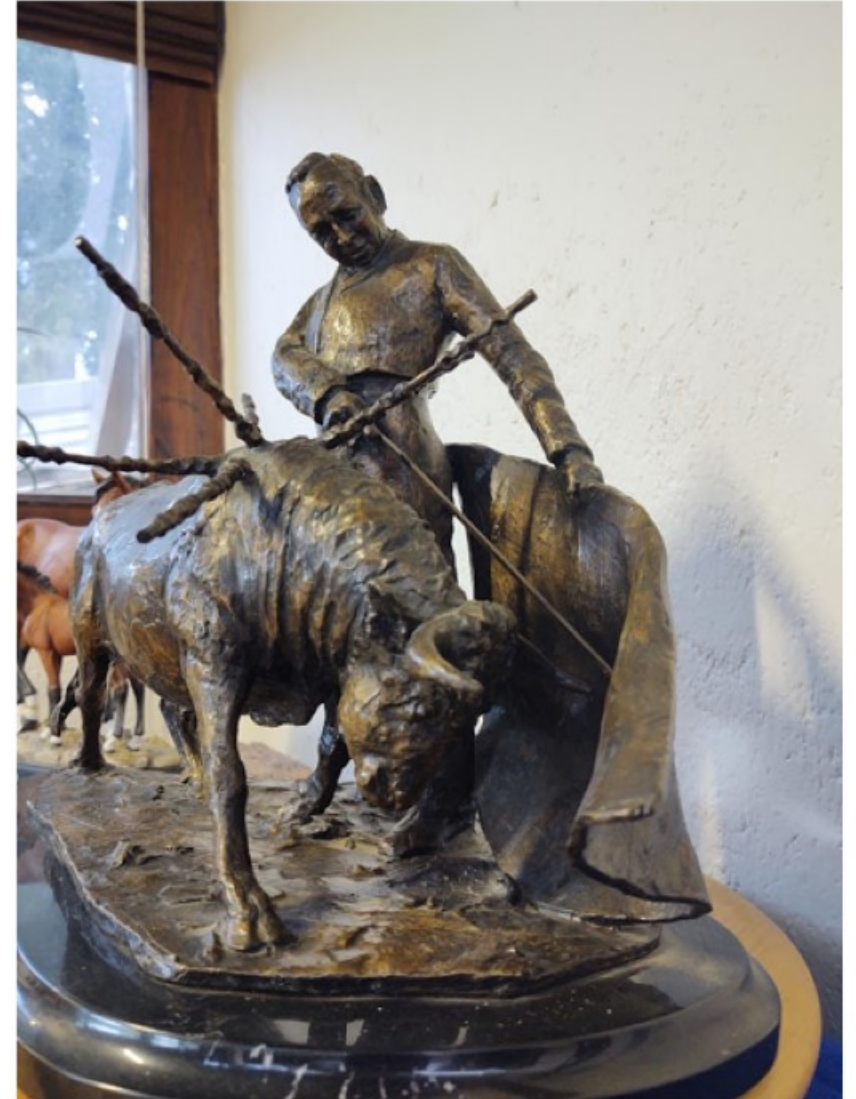

61. Retana (Vendido)

- Bronce
- Medidas:43 x 25
- Alto 24 cm